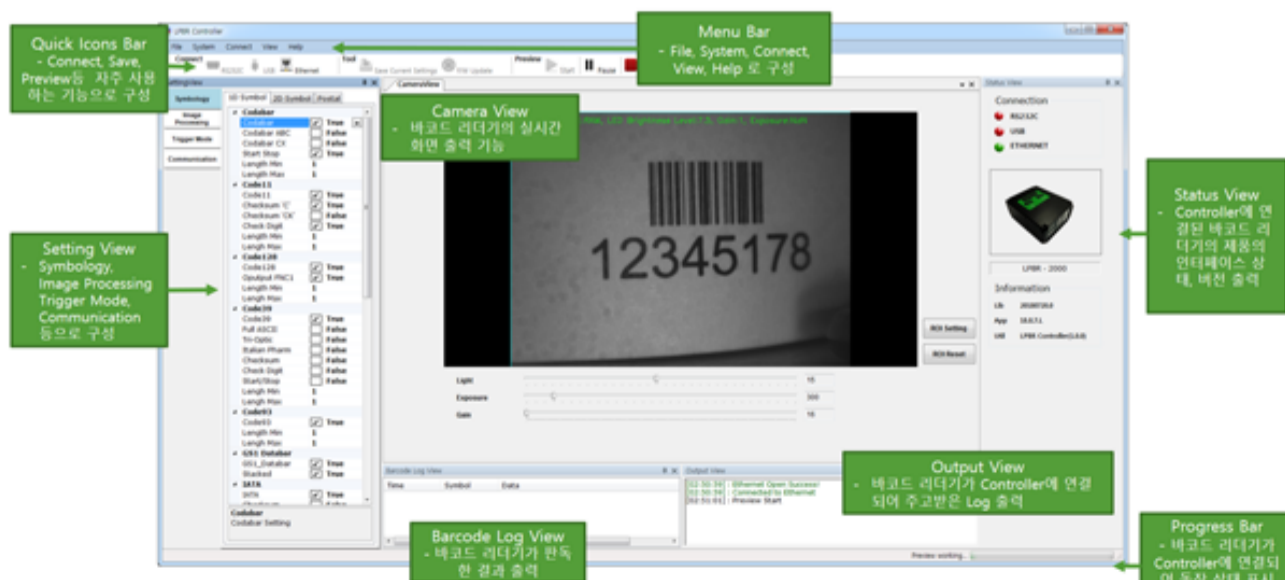

Model	LPBR-2000	
Barcode Symbol	1D	• UPC-A/E/E1(including supplement 2 and 5) • EAN-8/13(including supplement 2 and 5), EAN-128 • Code39, Code39 Italian Pharmaceutical, Code39 Full ASCII, Code93, Code128, Code11 • Tri-Optic, Matrix 2of5, GS1 DataBar • Industrial 2of5, Interleaved 2of5, Interlaved2of5 with bearer bars • Codabar, Codabar ABC, Codabar CX • Industrial2of5, IATA, Telepen, MSI/Plessey, UK/Plessey
	2D	• Datamatrix ECC200 • QRCode, Micro QRCode • PDF417, MicroPDF417 • Aztec, Aztec runes
	Postal	• Korean postal • POSTNET • Chinese Post • Intelligent Mail

특

■ 직관적인 설정 프로그램

- 사용자의 편리함을 위한 아이콘 및 기능 배치
- 사용자 맞춤형으로 View 변경 가능