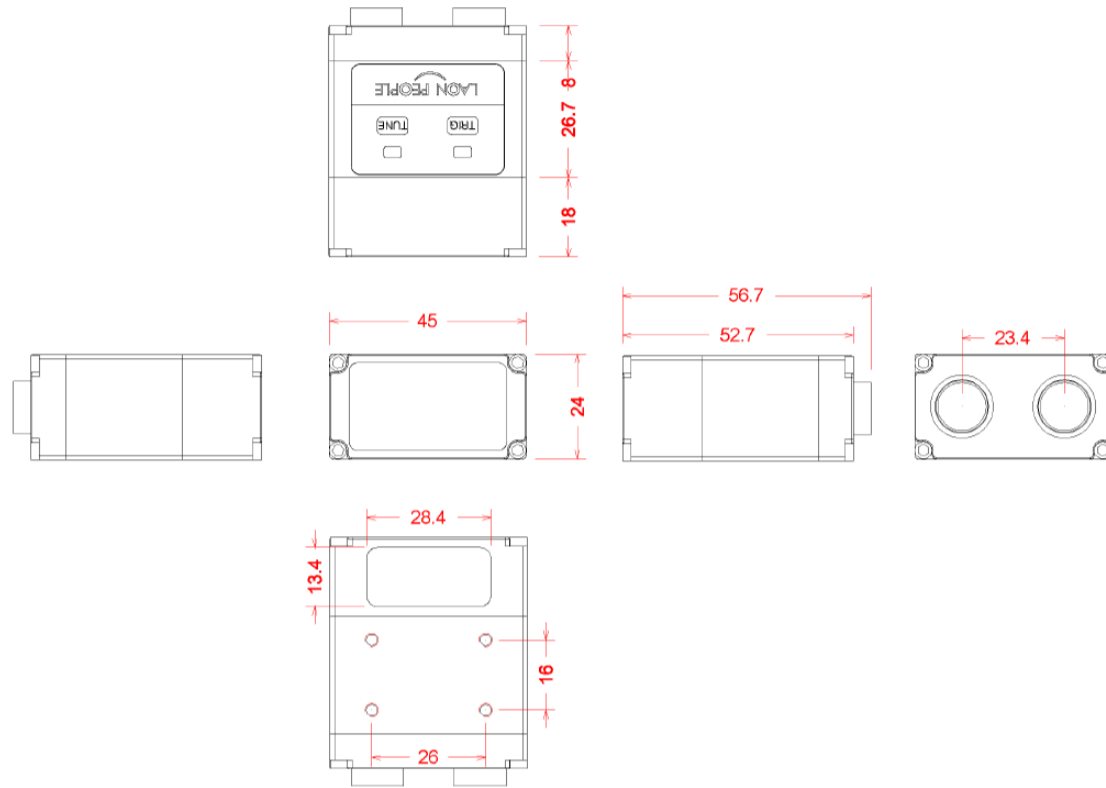

제품 치수

■ LPBR-2000 9.6 Lens